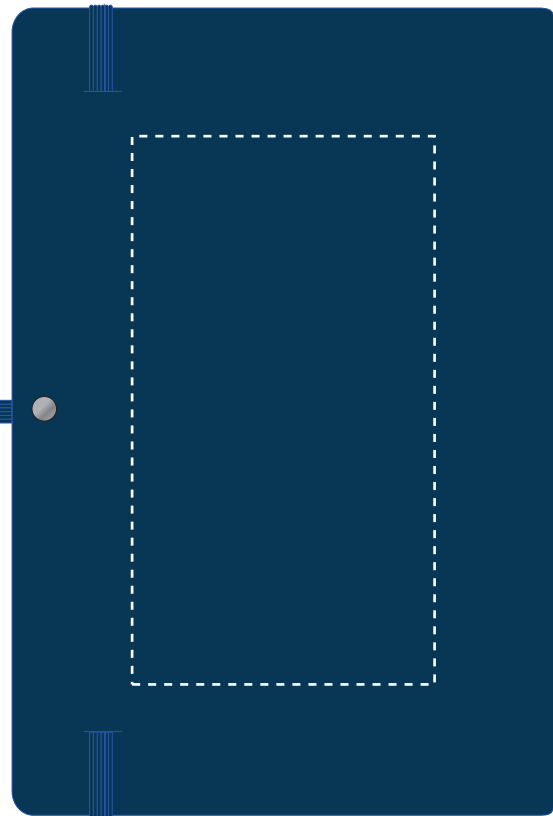

We stock this item in the following colours

PANTONE REFERENCE(S)

Debossing / Foil Blocking

Product Image for visualisation - colours may vary

ARTWORK SCALE 50%

- CENTRED TO PRINT AREA
- CENTRED TO NOTEBOOK

ARTWORK SCALE 50%

- CENTRED TO PRINT AREA
- CENTRED TO NOTEBOOK

The dashed line is to demonstrate print area and will not appear on your printed item

PLEASE NOTE:

- All colours including print and product are for visual purposes only and should not be regarded as the actual colour of the product and print.
- Some products may vary from batch to batch and may differ from previous orders.
- The colour and texture of a product can also have an effect on the final print colour.
- By approving this order we accept that you understand these terms.

To proceed, please approve visual via the online system.

ARTWORK SCALE 100%
Max print area: 145mm x 80mm

ARTWORK SCALE 100%
Max print area: 145mm x 80mm