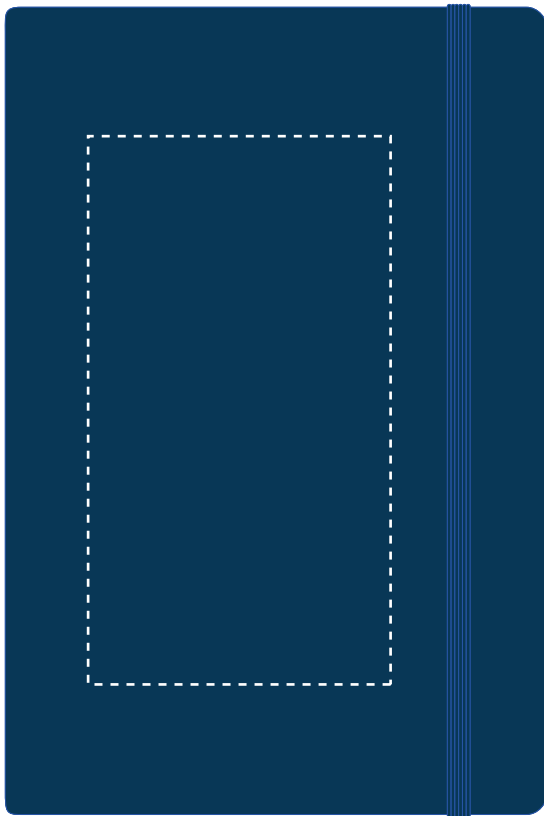

We stock this item in the following colours

PANTONE REFERENCE(S)

Debossing / Foil Blocking

Product Image for visualisation - colours may vary

ARTWORK SCALE 50%

- CENTRED TO PRINT AREA
- CENTRED TO NOTEBOOK

ARTWORK SCALE 50%

- CENTRED TO PRINT AREA
- CENTRED TO NOTEBOOK

The dashed line is to demonstrate print area and will not appear on your printed item

PLEASE NOTE:

- All colours including print and product are for visual purposes only and should not be regarded as the actual colour of the product and print.
- Some products may vary from batch to batch and may differ from previous orders.
- The colour and texture of a product can also have an effect on the final print colour.
- By approving this order we accept that you understand these terms.